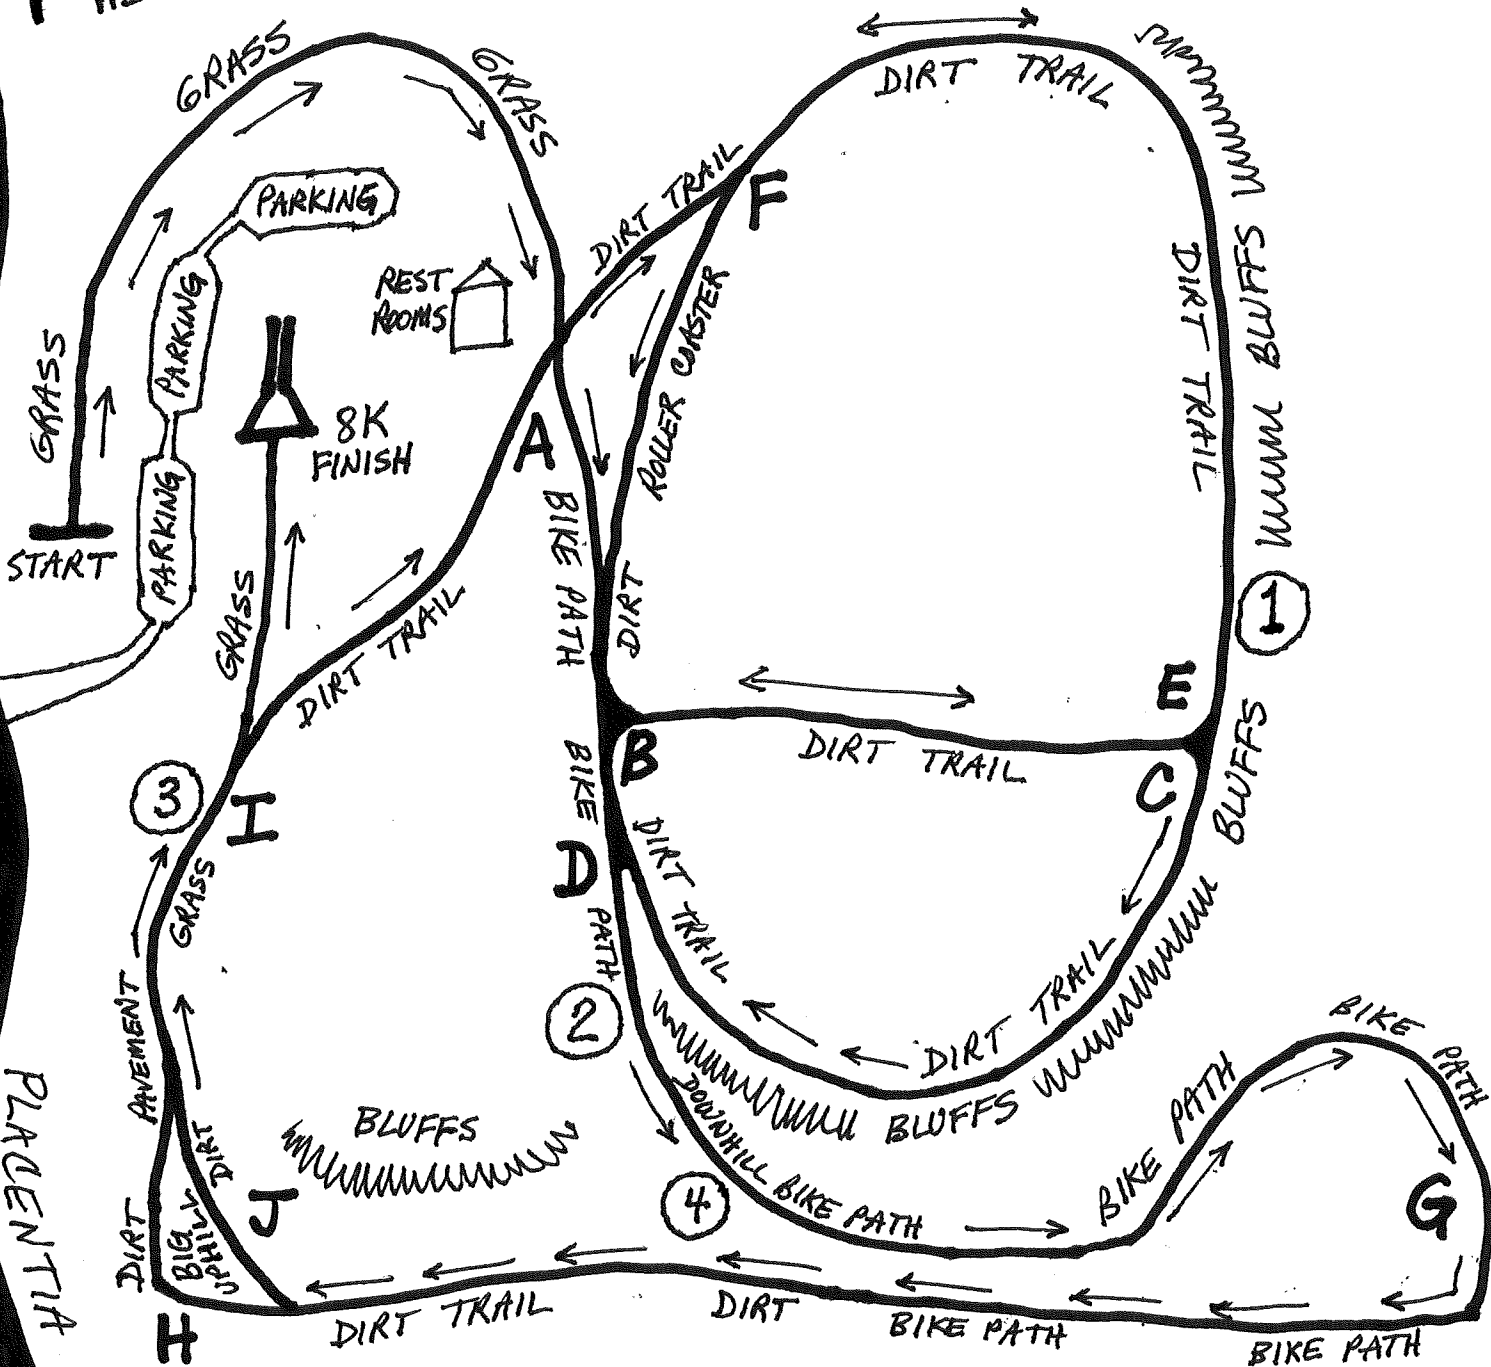

"FAIRVIEW PARK"
COSTA MESA

SOUTH
TO
ESTANCIA
HS

PLACENTIA AVENUE

"LOWER FIELD"

WOMEN'S 5K

START/ABCDBE ① FBCD ② GHI/FINISH

NORTH
TO
ADAMS

"FAIRVIEW PARK"
COSTA MESA

SOUTH
TO
ESTANCIA
HS

"LOWER FIELD"

MEN'S 8K

(FIRST 3 MILES SAME AS WOMEN'S COURSE)

START/ABCDBE①FBCD②GHI③AFEBD④GTI/FINISH

NORTH
TO
ADAMS