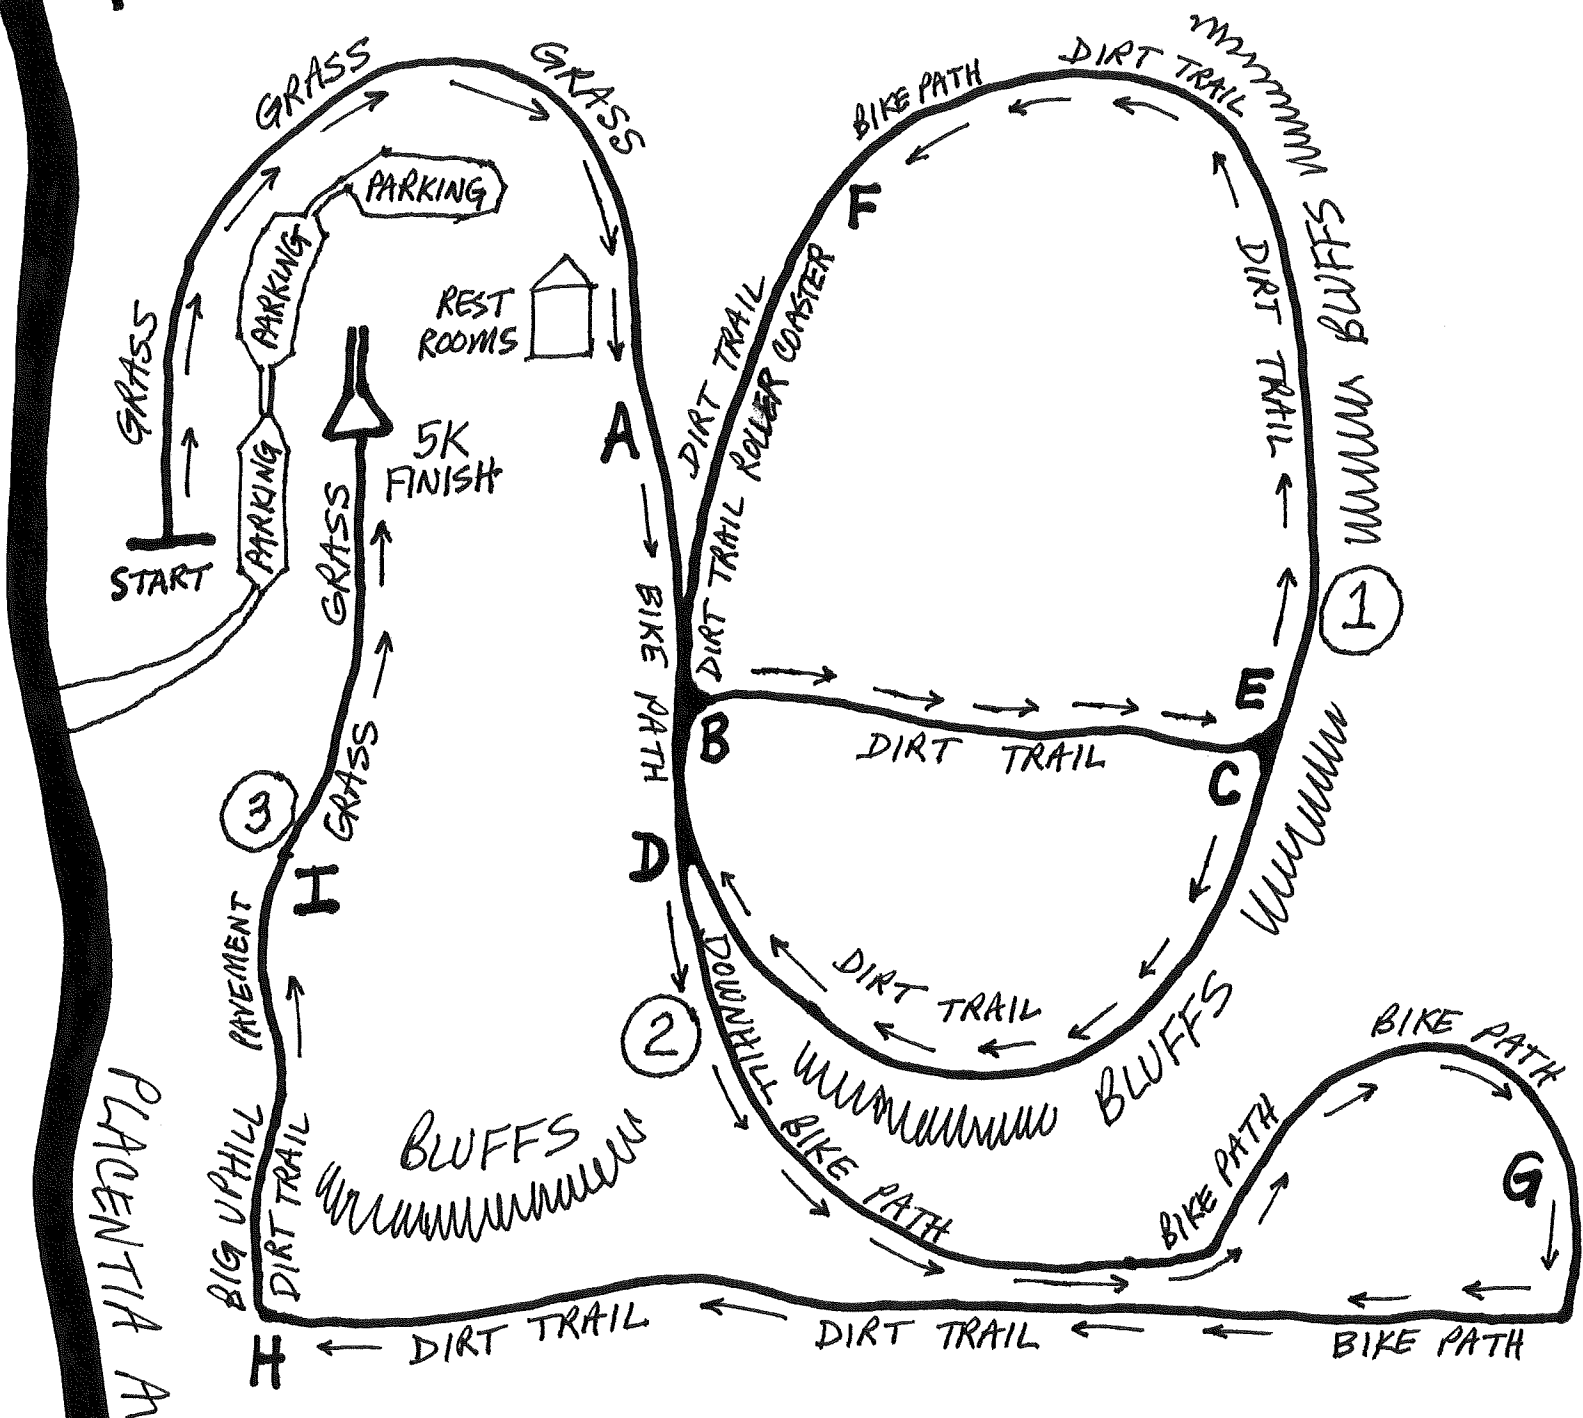

"FAIRVIEW PARK"
COSTA MESA

SOUTH
TO
ESTANCIA
HS

PLACENTIA AVENUE

"LOWER FIELD"

WOMEN'S 5K

START/ABCDBE ① FBCD ② GHI/FINISH

NORTH
TO
ADAMS

"FAIRVIEW PARK"
COSTA MESA

SOUTH
TO
ESTANCIA
HS

"LOWER FIELD"

MEN'S 8K

(FIRST 3 MILES SAME AS WOMEN'S COURSE)

START/ABCDBE①FBCD②GHI③AFEBD④GTI/FINISH

NORTH
TO
ADAMS